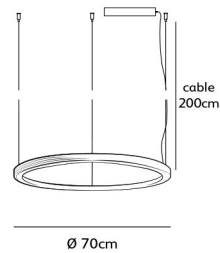

brass-O

brass-O suspension lamp circle

BO.50.CI.BR 50cm brushed brass

Ø 50cm
Standard cable length **200cm**
Light source **integrated**
LED 30W / 2500K / 1200 lm
Net. weight **3kg**
Dimmable driver
Dimmer not included
IP 20

BO.70.CI.BR 70cm brushed brass

Ø 70cm
Standard cable length **200cm**
Light source **integrated**
LED 42W / 2500K / 1700 lm
Net. weight **4,5kg**
Dimmable driver
Dimmer not included
IP 20

BO.100.CI.BR 100cm brushed brass

Ø 100cm
Standard cable length **200cm**
Light source **integrated**
LED 60W / 2500K / 2400 lm
Net. weight **6kg**
Dimmable driver
Dimmer not included
IP 20

BO.135.CI.BR 135cm brushed brass

Ø 135cm
Standard cable length **200cm**
Light source **integrated**
LED 80W / 2500K / 3250 lm
Net. weight **8kg**
Dimmable driver
Dimmer not included
IP 20

brass-O **NEW**

brass-O wall lamp circle **NEW**

BO.50.WA.CI.T2.BR 50cm brushed brass

Ø 50cm
Standard cable length **200cm**
Light source **integrated**
LED 30W / 2500K / 1200 lm
Net. weight **3kg**
Dimmable driver
Floor dimmer included
IP 20