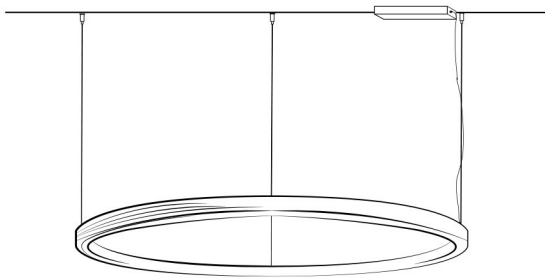

brass-O

brass-O suspension lamp circle

BO.50.CI.BR 50cm brushed brass

Ø 50cm
Standard cable length **200cm**
Light source **integrated**
LED 30W / 2500K / 1200 lm
Net. weight **3kg**
Dimmable driver
Dimmer not included
IP 20

Ø 100cm
Standard cable length **200cm**
Light source **integrated**
LED 60W / 2500K / 2400 lm
Net. weight **6kg**
Dimmable driver
Dimmer not included
IP 20

BO.135.CI.BR 135cm brushed brass

Ø 135cm
Standard cable length **200cm**
Light source **integrated**
LED 80W / 2500K / 3250 lm
Net. weight **8kg**
Dimmable driver
Dimmer not included
IP 20

DRIVER.TRIAC	TRIAC driver
DRIVER.TYPE1	DALI/1-10V/0-10V/push on the mains driver
BO.DB.A.WH	brass-O driver box wxdxh = 24x8x4cm white (standard)
BO.DB.A.BL	brass-O driver box wxdxh = 24x8x4cm black
BO.DB.R.BL	brass-O driver box round Ø23cm x 5cm black
BO.DB.R.WH	brass-O driver box round Ø23cm x 5cm white
BO.DB.R.BR	brass-O driver box round Ø23cm x 5cm brushed brass

Note: driver box round is suitable for 2 fixtures maximum.

standard driver box

optional round driver box

brass-O

brass-O suspension lamp circle vertical

BO.50.CI.VT.BR 50cm brushed brass

Ø 50cm
Standard cable length **200cm**
Light source **integrated**
LED 30W / 2500K / 1200 lm
Net. weight **3kg**
Dimmable driver
Dimmer not included
IP 20