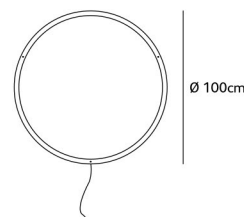

BO.100.WA.CI.T2.BR 100cm brushed brass

Ø 100cm
Standard cable length **200cm**
Light source **integrated**
LED 60W / 2500K / 2400 lm
Net. weight **6kg**
Dimmable driver
Floor dimmer included
IP 20