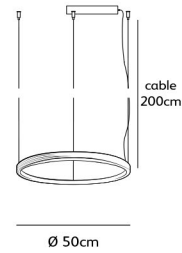

brass-O

brass-O suspension lamp circle

BO.50.CI.BR 50cm brushed brass

Ø 50cm
Standard cable length **200cm**
Light source **integrated**
LED 30W / 2500K / 1200 lm
Net. weight **3kg**
Dimmable driver
Dimmer not included
IP 20

BO.70.CI.BR 70cm brushed brass

Ø 70cm
Standard cable length **200cm**
Light source **integrated**
LED 42W / 2500K / 1700 lm
Net. weight **4,5kg**
Dimmable driver
Dimmer not included
IP 20

BO.100.CI.BR 100cm brushed brass

Ø 100cm
Standard cable length **200cm**
Light source **integrated**
LED 60W / 2500K / 2400 lm
Net. weight **6kg**
Dimmable driver
Dimmer not included
IP 20

BO.135.CI.BR 135cm brushed brass

Ø 135cm
Standard cable length **200cm**
Light source **integrated**
LED 80W / 2500K / 3250 lm
Net. weight **8kg**
Dimmable driver
Dimmer not included
IP 20

brass-O **NEW**

brass-O wall lamp circle **NEW**

BO.50.WA.CI.T2.BR 50cm brushed brass

Ø 50cm
Standard cable length **200cm**
Light source **integrated**
LED 30W / 2500K / 1200 lm
Net. weight **3kg**
Dimmable driver
Floor dimmer included
IP 20