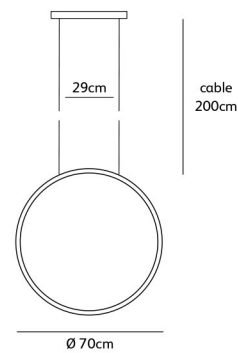

Ø 100cm
Standard cable length **200cm**
Light source **integrated**
LED 60W / 2500K / 2400 lm
Net. weight **6kg**
Dimmable driver
Dimmer not included
IP 20

BO.135.CI.BR 135cm brushed brass

Ø 135cm
Standard cable length **200cm**
Light source **integrated**
LED 80W / 2500K / 3250 lm
Net. weight **8kg**
Dimmable driver
Dimmer not included
IP 20

DRIVER.TRIAC	TRIAC driver
DRIVER.TYPE1	DALI/1-10V/0-10V/push on the mains driver
BO.DB.A.WH	brass-O driver box wxdxh = 24x8x4cm white (standard)
BO.DB.A.BL	brass-O driver box wxdxh = 24x8x4cm black
BO.DB.R.BL	brass-O driver box round Ø23cm x 5cm black
BO.DB.R.WH	brass-O driver box round Ø23cm x 5cm white
BO.DB.R.BR	brass-O driver box round Ø23cm x 5cm brushed brass

Note: driver box round is suitable for 2 fixtures maximum.

standard driver box

optional round driver box

brass-O

brass-O suspension lamp circle vertical

BO.50.CI.VT.BR 50cm brushed brass

Ø 50cm
Standard cable length **200cm**
Light source **integrated**
LED 30W / 2500K / 1200 lm
Net. weight **3kg**
Dimmable driver
Dimmer not included
IP 20

BO.70.CI.VT.BR 70cm brushed brass

Ø 70cm
Standard cable length **200cm**
Light source **integrated**
LED 42W / 2500K / 1700 lm
Net. weight **4,5kg**
Dimmable driver
Dimmer not included
IP 20

BO.100.CI.VT.BR 100cm brushed brass