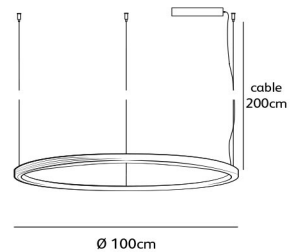

brass-O

brass-O suspension lamp circle

BO.50.CI.BR 50cm brushed brass

Ø 50cm
Standard cable length **200cm**
Light source **integrated**
LED 30W / 2500K / 1200 lm
Net. weight **3kg**
Dimmable driver
Dimmer not included
IP 20

BO.70.CI.BR 70cm brushed brass

Ø 70cm
Standard cable length **200cm**
Light source **integrated**
LED 42W / 2500K / 1700 lm
Net. weight **4,5kg**
Dimmable driver
Dimmer not included
IP 20

BO.100.CI.BR 100cm brushed brass

Ø 100cm
Standard cable length **200cm**
Light source **integrated**
LED 60W / 2500K / 2400 lm
Net. weight **6kg**
Dimmable driver
Dimmer not included
IP 20

BO.135.CI.BR 135cm brushed brass

Ø 135cm
Standard cable length **200cm**
Light source **integrated**
LED 80W / 2500K / 3250 lm
Net. weight **8kg**
Dimmable driver
Dimmer not included
IP 20

brass-O **NEW**

brass-O wall lamp circle **NEW**

BO.50.WA.CI.T2.BR 50cm brushed brass

Ø 50cm
Standard cable length **200cm**
Light source **integrated**
LED 30W / 2500K / 1200 lm
Net. weight **3kg**
Dimmable driver
Floor dimmer included
IP 20