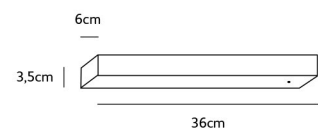

BO.70.CI.VT.BR 70cm brushed brass

Ø 70cm
Standard cable length **200cm**
Light source **integrated**
LED 42W / 2500K / 1700 lm
Net. weight **4,5kg**
Dimmable driver
Dimmer not included
IP 20

BO.100.CI.VT.BR 100cm brushed brass

Ø 100cm
Standard cable length **200cm**
Light source **integrated**
LED 60W / 2500K / 2400 lm
Net. weight **6kg**
Dimmable driver
Dimmer not included
IP 20

brass-O vertical driver & driver box options

Add the desired driver and driver box to your order. The standard white driver box and TRIAC driver will be added to your order if no driver box or driver is mentioned in your purchase order. If you have an ornamental ceiling, please contact us for special options.

DRIVER.TRIAC TRIAC driver, (phase cut)
DRIVER.TYPE3 DALI/push on the mains driver

BO.VT.DB.EG.BL brass-O vertical driver box wxdxh = 36x6x3,5cm black
BO.VT.DB.EG.WH brass-O vertical driver box wxdxh = 36x6x3,5cm white (standard)
BO.VT.DB.EG.BR brass-O vertical driver box wxdxh = 36x6x3,5cm brushed brass