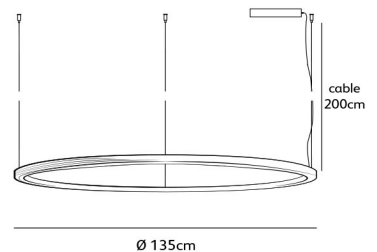

brass-O

brass-O suspension lamp circle

BO.50.CI.BR 50cm brushed brass

Ø 50cm
Standard cable length **200cm**
Light source **integrated**
LED 30W / 2500K / 1200 lm
Net. weight **3kg**
Dimmable driver
Dimmer not included
IP 20

BO.70.CI.BR 70cm brushed brass

Ø 70cm
Standard cable length **200cm**
Light source **integrated**
LED 42W / 2500K / 1700 lm
Net. weight **4,5kg**
Dimmable driver
Dimmer not included
IP 20

BO.100.CI.BR 100cm brushed brass

Ø 100cm
Standard cable length **200cm**
Light source **integrated**
LED 60W / 2500K / 2400 lm
Net. weight **6kg**
Dimmable driver
Dimmer not included
IP 20

BO.135.CI.BR 135cm brushed brass

Ø 135cm
Standard cable length **200cm**
Light source **integrated**
LED 80W / 2500K / 3250 lm
Net. weight **8kg**
Dimmable driver
Dimmer not included
IP 20

brass-O **NEW**

brass-O wall lamp circle **NEW**

BO.50.WA.CI.T2.BR 50cm brushed brass

Ø 50cm
Standard cable length **200cm**
Light source **integrated**
LED 30W / 2500K / 1200 lm
Net. weight **3kg**
Dimmable driver
Floor dimmer included
IP 20