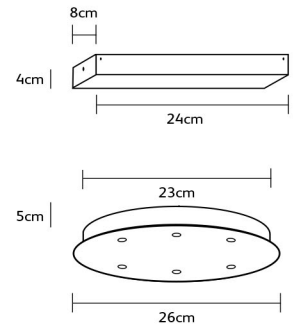

brass-O

brass-O driver & driver box options

Add the desired driver and driver box to your order. The standard white driver box and TRIAC driver will be added to your order if no driver box or driver is mentioned in your purchase order.

DRIVER.TRIAC	TRIAC driver
DRIVER.TYPE1	DALI/1-10V/0-10V/push on the mains driver
BO.DB.A.WH	brass-O driver box wxdxh = 24x8x4cm white (standard)
BO.DB.A.BL	brass-O driver box wxdxh = 24x8x4cm black
BO.DB.R.BL	brass-O driver box round Ø23cm x 5cm black
BO.DB.R.WH	brass-O driver box round Ø23cm x 5cm white
BO.DB.R.BR	brass-O driver box round Ø23cm x 5cm brushed brass