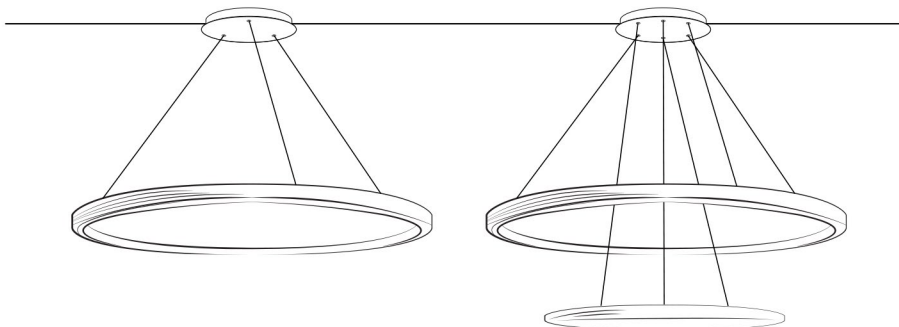

brass-O

brass-O suspension lamp circle

BO.50.CI.BR 50cm brushed brass

Ø 50cm
Standard cable length **200cm**
Light source **integrated**
LED 30W / 2500K / 1200 lm
Net. weight **3kg**
Dimmable driver
Dimmer not included
IP 20

Ø 100cm
Standard cable length **200cm**
Light source **integrated**
LED 60W / 2500K / 2400 lm
Net. weight **6kg**
Dimmable driver
Dimmer not included
IP 20

BO.135.CI.BR 135cm brushed brass

Ø 135cm
Standard cable length **200cm**
Light source **integrated**
LED 80W / 2500K / 3250 lm
Net. weight **8kg**
Dimmable driver
Dimmer not included
IP 20

DRIVER.TRIAC	TRIAC driver
DRIVER.TYPE1	DALI/1-10V/0-10V/push on the mains driver
BO.DB.A.WH	brass-O driver box wxdxh = 24x8x4cm white (standard)
BO.DB.A.BL	brass-O driver box wxdxh = 24x8x4cm black
BO.DB.R.BL	brass-O driver box round Ø23cm x 5cm black
BO.DB.R.WH	brass-O driver box round Ø23cm x 5cm white
BO.DB.R.BR	brass-O driver box round Ø23cm x 5cm brushed brass

Note: driver box round is suitable for 2 fixtures maximum.

standard driver box

optional round driver box

brass-O

brass-O suspension lamp circle vertical

BO.50.CI.VT.BR 50cm brushed brass

Ø 50cm
Standard cable length **200cm**
Light source **integrated**
LED 30W / 2500K / 1200 lm
Net. weight **3kg**
Dimmable driver
Dimmer not included
IP 20