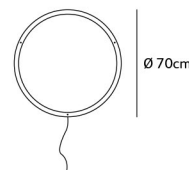

Ø 100cm
Standard cable length **200cm**
Light source **integrated**
LED 60W / 2500K / 2400 lm
Net. weight **6kg**
Dimmable driver
Dimmer not included
IP 20

brass-O vertical driver & driver box options

Add the desired driver and driver box to your order. The standard white driver box and TRIAC driver will be added to your order if no driver box or driver is mentioned in your purchase order. If you have an ornamental ceiling, please contact us for special options.

DRIVER.TRIAC TRIAC driver, (phase cut)
DRIVER.TYPE3 DALI/push on the mains driver

BO.VT.DB.EG.BL brass-O vertical driver box wxdxh = 36x6x3,5cm black
BO.VT.DB.EG.WH brass-O vertical driver box wxdxh = 36x6x3,5cm white (standard)
BO.VT.DB.EG.BR brass-O vertical driver box wxdxh = 36x6x3,5cm brushed brass

brass-O **NEW**

brass-O wall lamp circle **NEW**

BO.50.WA.CI.T2.BR 50cm brushed brass

Ø 50cm
Standard cable length **200cm**
Light source **integrated**
LED 30W / 2500K / 1200 lm
Net. weight **3kg**
Dimmable driver
Floor dimmer included
IP 20

BO.70.WA.CI.T2.BR 70cm brushed brass

Ø 70cm
Standard cable length **200cm**
Light source **integrated**
LED 42W / 2500K / 1700 lm
Net. weight **4,5kg**
Dimmable driver
Floor dimmer included
IP 20

BO.100.WA.CI.T2.BR 100cm brushed brass