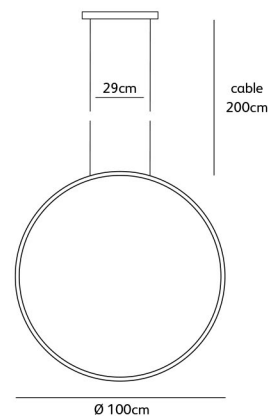

BO.100.CI.VT.BR 100cm brushed brass

Ø 100cm
Standard cable length **200cm**
Light source **integrated**
LED 60W / 2500K / 2400 lm
Net. weight **6kg**
Dimmable driver
Dimmer not included
IP 20