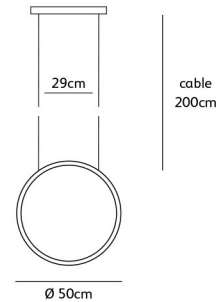

Ø 100cm
Standard cable length **200cm**
Light source **integrated**
LED 60W / 2500K / 2400 lm
Net. weight **6kg**
Dimmable driver
Dimmer not included
IP 20

BO.135.CI.BR 135cm brushed brass

Ø 135cm
Standard cable length **200cm**
Light source **integrated**
LED 80W / 2500K / 3250 lm
Net. weight **8kg**
Dimmable driver
Dimmer not included
IP 20

DRIVER.TRIAC	TRIAC driver
DRIVER.TYPE1	DALI/1-10V/0-10V/push on the mains driver
BO.DB.A.WH	brass-O driver box wxdxh = 24x8x4cm white (standard)
BO.DB.A.BL	brass-O driver box wxdxh = 24x8x4cm black
BO.DB.R.BL	brass-O driver box round Ø23cm x 5cm black
BO.DB.R.WH	brass-O driver box round Ø23cm x 5cm white
BO.DB.R.BR	brass-O driver box round Ø23cm x 5cm brushed brass

Note: driver box round is suitable for 2 fixtures maximum.

standard driver box

optional round driver box

brass-O

brass-O suspension lamp circle vertical

BO.50.CI.VT.BR 50cm brushed brass

Ø 50cm
Standard cable length **200cm**
Light source **integrated**
LED 30W / 2500K / 1200 lm
Net. weight **3kg**
Dimmable driver
Dimmer not included
IP 20

BO.70.CI.VT.BR 70cm brushed brass

Ø 70cm
Standard cable length **200cm**
Light source **integrated**
LED 42W / 2500K / 1700 lm
Net. weight **4,5kg**
Dimmable driver
Dimmer not included
IP 20

BO.100.CI.VT.BR 100cm brushed brass