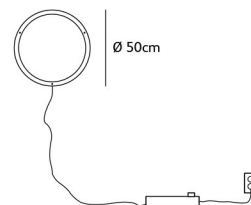

BO.70.CI.VT.BR 70cm brushed brass

Ø 70cm
Standard cable length **200cm**
Light source **integrated**
LED 42W / 2500K / 1700 lm
Net. weight **4,5kg**
Dimmable driver
Dimmer not included
IP 20

BO.100.CI.VT.BR 100cm brushed brass

Ø 100cm
Standard cable length **200cm**
Light source **integrated**
LED 60W / 2500K / 2400 lm
Net. weight **6kg**
Dimmable driver
Dimmer not included
IP 20

brass-O vertical driver & driver box options

Add the desired driver and driver box to your order. The standard white driver box and TRIAC driver will be added to your order if no driver box or driver is mentioned in your purchase order. If you have an ornamental ceiling, please contact us for special options.

DRIVER.TRIAC TRIAC driver, (phase cut)
DRIVER.TYPE3 DALI/push on the mains driver

BO.VT.DB.EG.BL brass-O vertical driver box wxdxh = 36x6x3,5cm black
BO.VT.DB.EG.WH brass-O vertical driver box wxdxh = 36x6x3,5cm white (standard)
BO.VT.DB.EG.BR brass-O vertical driver box wxdxh = 36x6x3,5cm brushed brass

brass-O **NEW**

brass-O wall lamp circle **NEW**

BO.50.WA.CI.T2.BR 50cm brushed brass

Ø 50cm
Standard cable length **200cm**
Light source **integrated**
LED 30W / 2500K / 1200 lm
Net. weight **3kg**
Dimmable driver
Floor dimmer included
IP 20